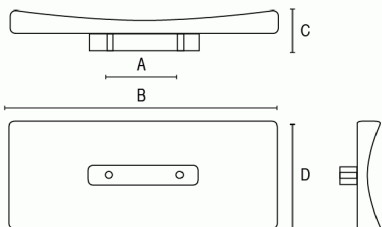

HANDLES ANDS KNOBS > DESIGN Z > 7269

7 2 6 9

7269	Ref.	A	B	C	D
	7269.0032	32	125	18	50

TECHNICAL DATA

RAW MATERIALS

7269	Ref.	A	B	C	D
	7269.0032	32	125	18	50

FINISHES AVAILABLE

CLASSIC FINISHES