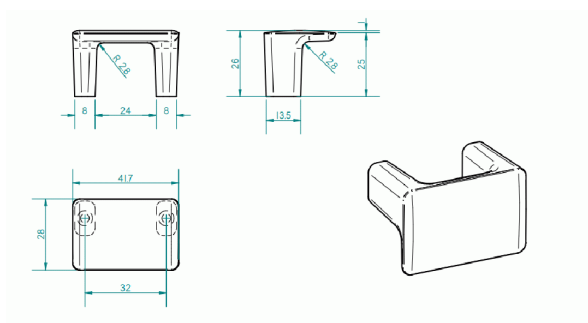

HANDLES ANDS KNOBS > DESIGN Z > 7440.0032

7440.0032

TECHNICAL DATA

RAW MATERIALS

FINISHES AVAILABLE

CONTEMPORARY FINISHES

017 NIQUEL
SEDA

023 CROMO
MATE