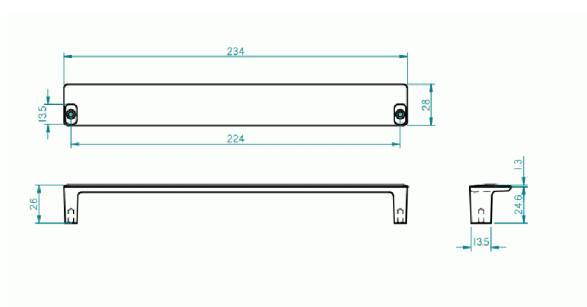

HANDLES ANDS KNOBS > DESIGN Z > 7440.0224

7440.0224

GEN

TECHNICAL DATA

RAW MATERIALS

FINISHES AVAILABLE

CONTEMPORARY FINISHES

017 NIQUEL
SEDA