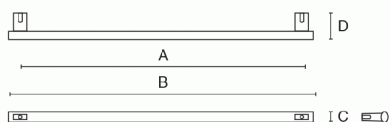

HANDLES ANDS KNOBS > DESIGN Z > 7450 MOLETO

7 4 5 0 M O L E T O

TECHNICAL DATA

7450	Ref.	A	B	C	D
	7450.0160	160	186	29	12
	7450.0320	320	348	29	12

RAW MATERIALS

FINISHES AVAILABLE

CLASSIC FINISHES

002 CUERO PLB