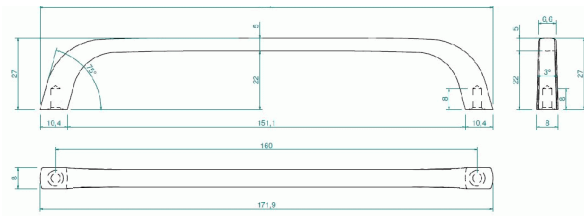

HANDLES ANDS KNOBS > DESIGN Z > 7467 ZINO

7 4 6 7 Z I N O

TECHNICAL DATA

RAW MATERIALS

FINISHES AVAILABLE

CONTEMPORARY FINISHES

017 NIQUEL
SEDA

023 CROMO
MATE