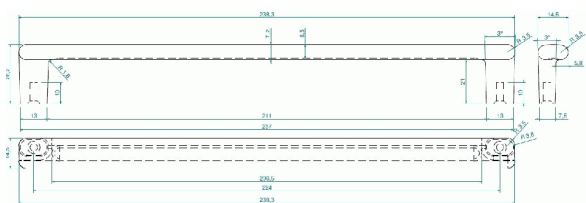

HANDLES ANDS KNOBS > DESIGN Z > 7469 OBLONG

7 4 6 9 O B L O N G

TECHNICAL DATA

RAW MATERIALS

FINISHES AVAILABLE

CONTEMPORARY FINISHES

017 NIQUEL
SEDA

023 CROMO
MATE