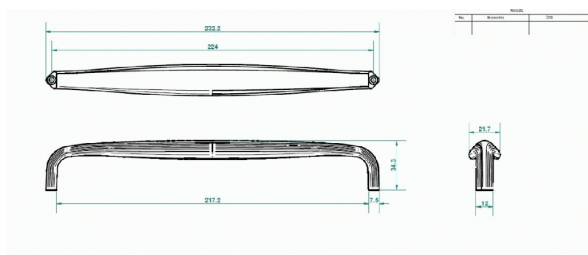

HANDLES ANDS KNOBS > DESIGN Z > ELUNO REF.7429

ELUNO REF.7429

by Yonoh Creative Studio

TECHNICAL DATA

RAW MATERIALS

FINISHES AVAILABLE

CLASSIC FINISHES

002 CUERO PLB