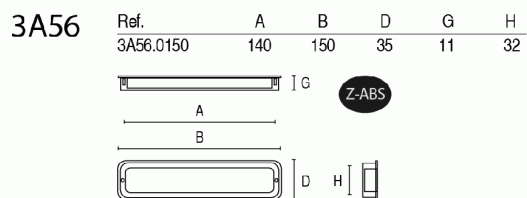

HANDLES ANDS KNOBS > RECESSED HANDLES > 3A56

3 A 5 6

TECHNICAL DATA

RAW MATERIALS

FINISHES AVAILABLE

CLASSIC FINISHES

002 CUERO PLB

016 PLATA VIEJA