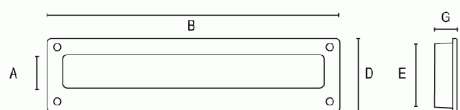

HANDLES ANDS KNOBS > RECESSED HANDLES > 7397

7 3 9 7

DAIDO

TECHNICAL DATA

RAW MATERIALS

7397

Ref.	A	B	C	D	E	G
7397.0190	32	190	15	48	42	12