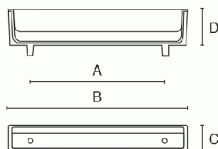

HANDLES ANDS KNOBS > RECESSED HANDLES > 7442 BOTTO

7442 BOTTO

TECHNICAL DATA

7442	Ref.	A	B	C	D	CAJA
	7442.0170	128	170	20	26	20
	7440.0240	192	240	20	26	20

RAW MATERIALS

FINISHES AVAILABLE

METALLIC PAINT

021 EFECTO
CROMO