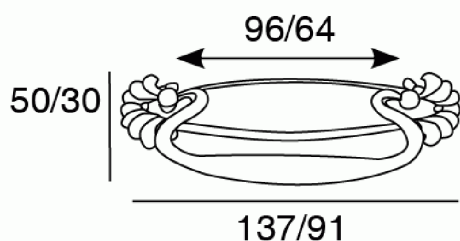

HANDLES ANDS KNOBS > RETRO > 2762

2 7 6 2

2762.0096
2762.0064

TECHNICAL DATA

2762.0096
2762.0064

RAW MATERIALS

FINISHES AVAILABLE

CLASSIC FINISHES