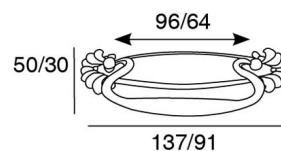

HANDLES ANDS KNOBS > RETRO > 2762

2 7 6 2

2762.0096
2762.0064

TECHNICAL DATA

2762.0096
2762.0064

RAW MATERIALS

FINISHES AVAILABLE

CLASSIC FINISHES