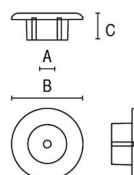

KNOBS AND HANDLES > ABS > 1046

1046

CUP

CUP	1046	Ref.	A	B	C
		1046.0070	32	70	27

TECHNICAL DATA

1046	Ref.	A	B	C
	1046.0070	32	70	27

RAW MATERIALS

FINISHES AVAILABLE