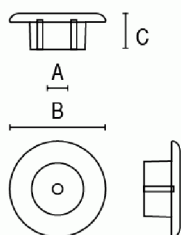

KNOBS AND HANDLES > ABS > 1046

1046

CUP

CUP	1046	Ref.	A	B	C
		1046.0070	32	70	27

TECHNICAL DATA

1046	Ref.	A	B	C
	1046.0070	32	70	27

RAW MATERIALS

FINISHES AVAILABLE