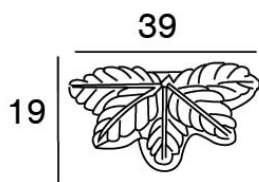

KNOBS AND HANDLES > CLASSIC > 1482

1 4 8 2

1482.0039

TECHNICAL DATA

1482.0039

RAW MATERIALS

FINISHES AVAILABLE

CLASSIC FINISHES