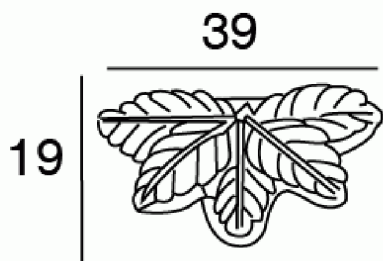

KNOBS AND HANDLES > CLASSIC > 1482

1 4 8 2

1482.0039

TECHNICAL DATA

1482.0039

RAW MATERIALS

FINISHES AVAILABLE

CLASSIC FINISHES