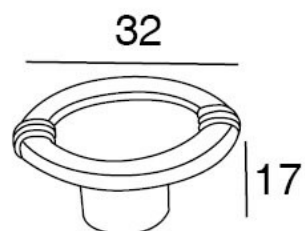

KNOBS AND HANDLES > CLASSIC > 1726

1 7 2 6

1726.0032

TECHNICAL DATA

1726.0032

RAW MATERIALS

FINISHES AVAILABLE

CLASSIC FINISHES