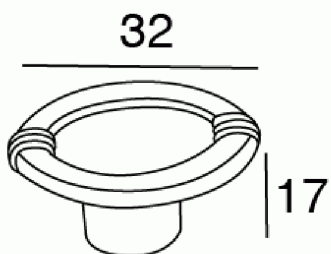

KNOBS AND HANDLES > CLASSIC > 1726

1726

1726.0032

TECHNICAL DATA

1726.0032

RAW MATERIALS

FINISHES AVAILABLE

CLASSIC FINISHES