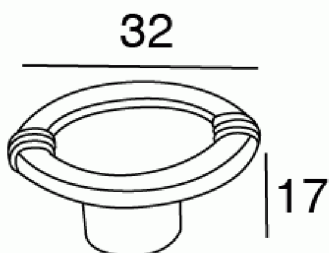

KNOBS AND HANDLES > CLASSIC > 1726

1 7 2 6

1726.0032

TECHNICAL DATA

1726.0032

RAW MATERIALS

FINISHES AVAILABLE

CLASSIC FINISHES