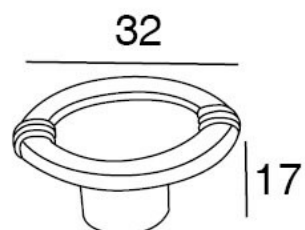

KNOBS AND HANDLES > CLASSIC > 1726

1726

1726.0032

TECHNICAL DATA

1726.0032

RAW MATERIALS

FINISHES AVAILABLE

CLASSIC FINISHES