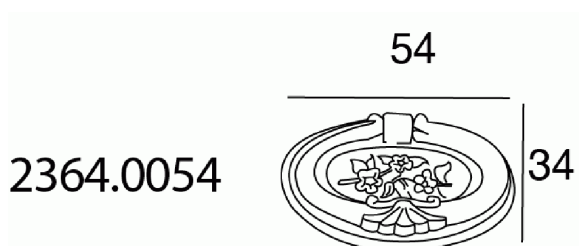

KNOBS AND HANDLES > CLASSIC > 2364

2364

2364.0054

54

TECHNICAL DATA

RAW MATERIALS

FINISHES AVAILABLE

CLASSIC FINISHES