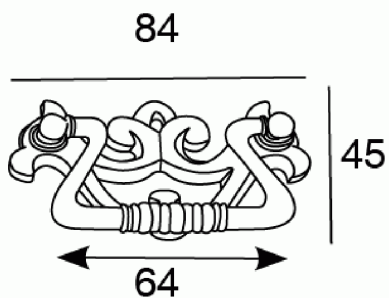

KNOBS AND HANDLES > CLASSIC > 2449

2449

2449.0064

TECHNICAL DATA

2449.0064

RAW MATERIALS

FINISHES AVAILABLE

CLASSIC FINISHES