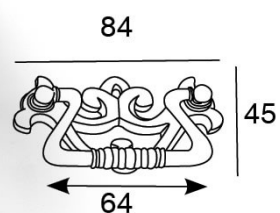

KNOBS AND HANDLES > CLASSIC > 2449

2449

2449.0064

TECHNICAL DATA

2449.0064

RAW MATERIALS

FINISHES AVAILABLE

CLASSIC FINISHES