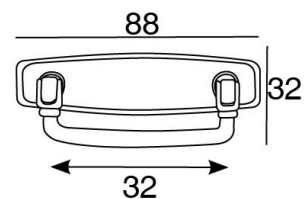

KNOBS AND HANDLES > CLASSIC > 2681.0032

2681.0032

2681.0032

TECHNICAL DATA

2681.0032

RAW MATERIALS

FINISHES AVAILABLE

CLASSIC FINISHES