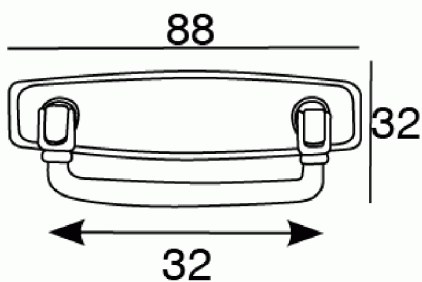

KNOBS AND HANDLES > CLASSIC > 2681.0032

2681.0032

2681.0032

TECHNICAL DATA

2681.0032

RAW MATERIALS

FINISHES AVAILABLE

CLASSIC FINISHES