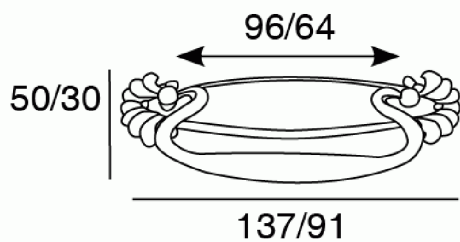

KNOBS AND HANDLES > CLASSIC > 2762

2 7 6 2

2762.0096
2762.0064

TECHNICAL DATA

2762.0096
2762.0064

RAW MATERIALS

FINISHES AVAILABLE

CLASSIC FINISHES