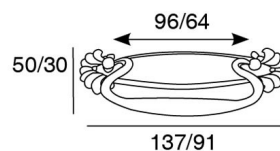

KNOBS AND HANDLES > CLASSIC > 2762

2 7 6 2

2762.0096
2762.0064

TECHNICAL DATA

2762.0096
2762.0064

RAW MATERIALS

FINISHES AVAILABLE

CLASSIC FINISHES