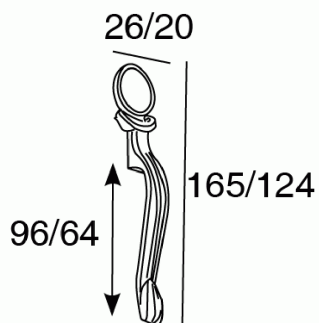

KNOBS AND HANDLES > CLASSIC > 3589

3589

TECHNICAL DATA

3589.0165.B
3589.0124.A

RAW MATERIALS

FINISHES AVAILABLE

CLASSIC FINISHES

002 CUERO PLB

965 ORO RANDE