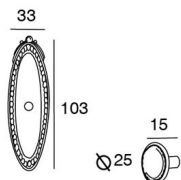

KNOBS AND HANDLES > CLASSIC > 3771

3 7 7 1

3771.0103.A
1768.0025

TECHNICAL DATA

3771.0103.A
1768.0025

RAW MATERIALS

FINISHES AVAILABLE

CLASSIC FINISHES