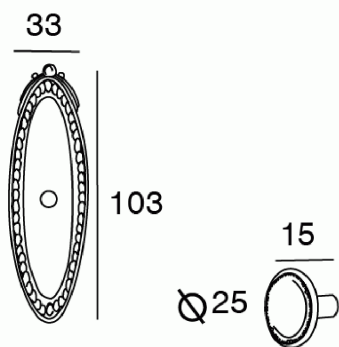

KNOBS AND HANDLES > CLASSIC > 3771

3 7 7 1

3771.0103.A
1768.0025

TECHNICAL DATA

3771.0103.A
1768.0025

RAW MATERIALS

FINISHES AVAILABLE

CLASSIC FINISHES