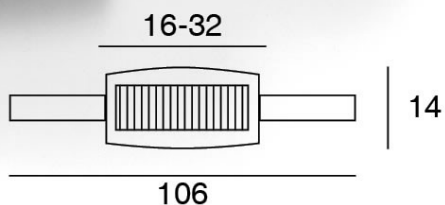

KNOBS AND HANDLES > CLASSIC > 7241

7241

7241.0106

TECHNICAL DATA

7241.0106

RAW MATERIALS

FINISHES AVAILABLE

CLASSIC FINISHES