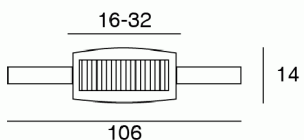

KNOBS AND HANDLES > CLASSIC > 7241

7241

7241.0106

TECHNICAL DATA

7241.0106

RAW MATERIALS

FINISHES AVAILABLE

CLASSIC FINISHES