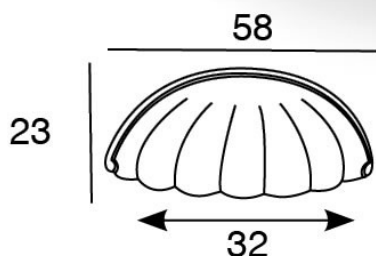

KNOBS AND HANDLES > CLASSIC > 7476.0032

7 4 7 6 . 0 0 3 2

7476.0032

TECHNICAL DATA

7476.0032

RAW MATERIALS

FINISHES AVAILABLE

CLASSIC FINISHES