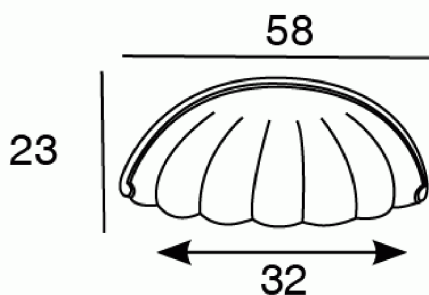

KNOBS AND HANDLES > CLASSIC > 7476.0032

7 4 7 6 . 0 0 3 2

7476.0032

TECHNICAL DATA

7476.0032

RAW MATERIALS

FINISHES AVAILABLE

CLASSIC FINISHES