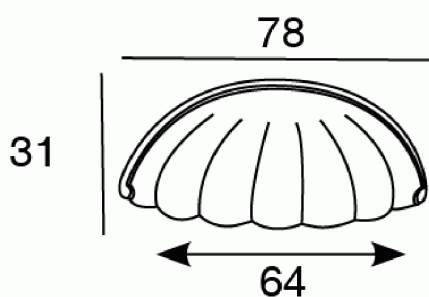

KNOBS AND HANDLES > CLASSIC > 7476.0064

7476.0064

TECHNICAL DATA

7476.0064

RAW MATERIALS

FINISHES AVAILABLE

CLASSIC FINISHES

001 CUERO