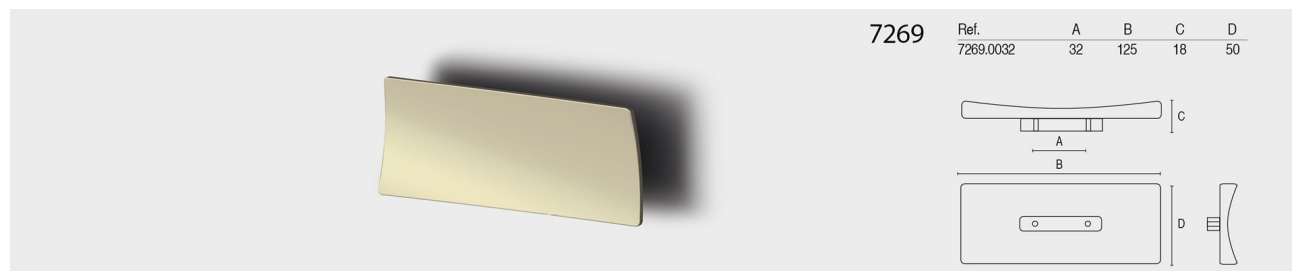

KNOBS AND HANDLES > DESIGN Z > 7269

7 2 6 9

TECHNICAL DATA

RAW MATERIALS