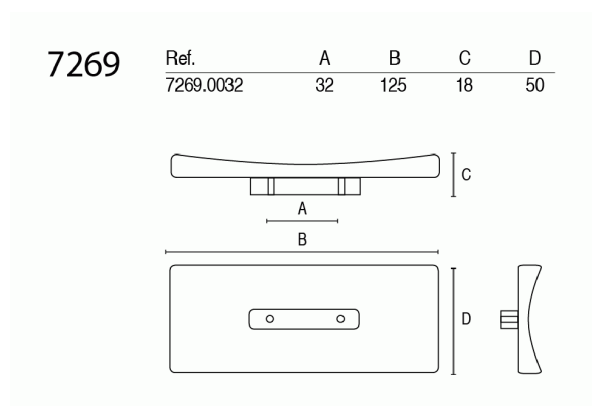

KNOBS AND HANDLES > DESIGN Z > 7269

7 2 6 9

TECHNICAL DATA

RAW MATERIALS