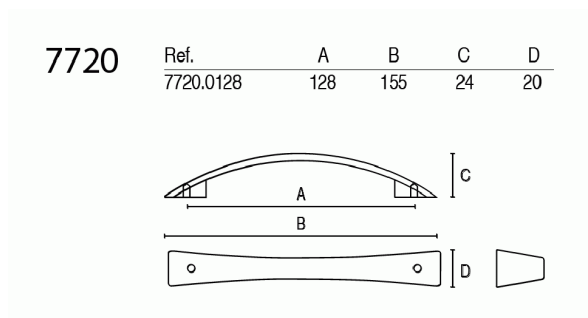

KNOBS AND HANDLES > DESIGN Z > 7720

7720

TECHNICAL DATA

RAW MATERIALS

FINISHES AVAILABLE

CLASSIC FINISHES

001 CUERO

002 CUERO PLB