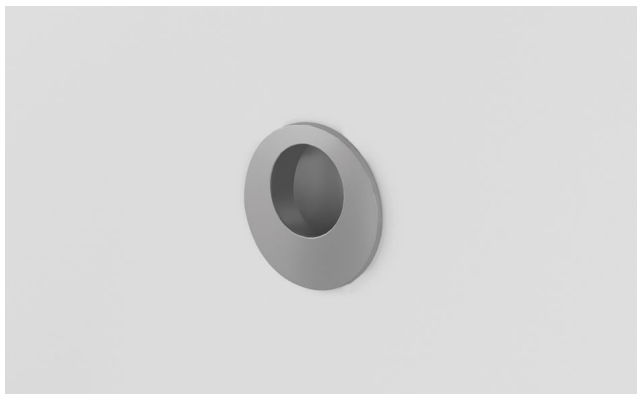

KNOBS AND HANDLES > RECESSED HANDLES > 3020

## 3020

3020	Ref.	A	B	C	G
	3020.0040	35	40	16	12