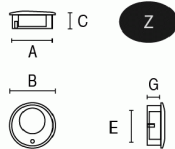

KNOBS AND HANDLES > RECESSED HANDLES > 3020

3 0 2 0

3020	Ref.	A	B	C	G
	3020.0040	35	40	16	12

TECHNICAL DATA

RAW MATERIALS

3020	Ref.	A	B	C	G
	3020.0040	35	40	16	12

FINISHES AVAILABLE

CONTEMPORARY FINISHES