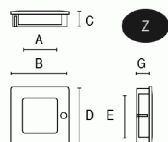

KNOBS AND HANDLES > RECESSED HANDLES > 3023

3 0 2 3

TECHNICAL DATA

RAW MATERIALS

3023	Ref.	A	B	C	D	E	G
	3023.0060	37	60	15	60	56	13

FINISHES AVAILABLE

CLASSIC FINISHES

002 CUERO PLB