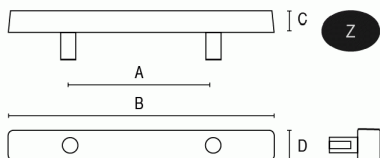

KNOBS AND HANDLES > RECESSED HANDLES > 7297

7 2 9 7

TECHNICAL DATA

RAW MATERIALS

7297

Ref.	A	B	C	D
7297.0060	32	60	5	7

FINISHES AVAILABLE

CLASSIC FINISHES