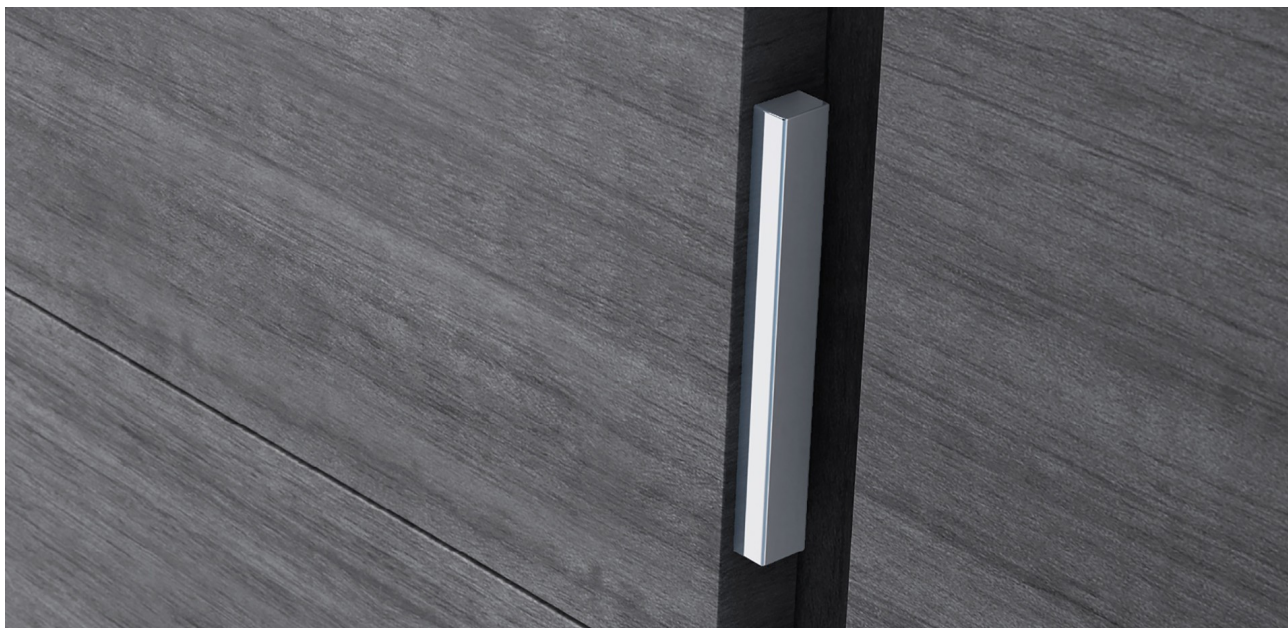

KNOBS AND HANDLES > RECESSED HANDLES > 7297

7 2 9 7

TECHNICAL DATA

RAW MATERIALS

7297

Ref.	A	B	C	D
7297.0060	32	60	5	7

FINISHES AVAILABLE

CLASSIC FINISHES