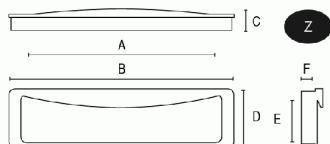

KNOBS AND HANDLES > RECESSED HANDLES > 7365

7 3 6 5

7365

Ref.	A	B	C	D	E	F
7365.0160	160	171	12	45	41	10,5

TECHNICAL DATA

RAW MATERIALS

7365

Ref.	A	B	C	D	E	F
7365.0160	160	171	12	45	41	10,5