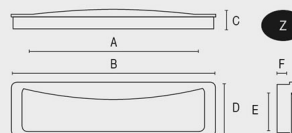

KNOBS AND HANDLES > RECESSED HANDLES > 7365

7 3 6 5

7365

Ref.	A	B	C	D	E	F
7365.0160	160	171	12	45	41	10,5

TECHNICAL DATA

RAW MATERIALS

7365

Ref.	A	B	C	D	E	F
7365.0160	160	171	12	45	41	10,5