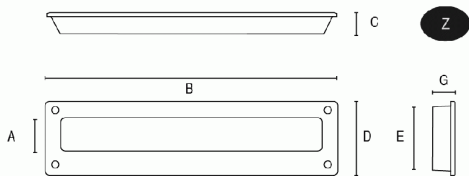

KNOBS AND HANDLES > RECESSED HANDLES > 7397

7 3 9 7

DAIDO

TECHNICAL DATA

RAW MATERIALS

7397

Ref.	A	B	C	D	E	G
7397.0190	32	190	15	48	42	12