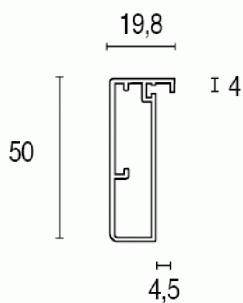

PROFILE FRAMED CABINET DOORS AND MIRRORS > CICLOS > 9040

9040

TECHNICAL DATA

9040

RAW MATERIALS

FINISHES AVAILABLE

ALUMINIUM

030 ANODIZADO
MATE PLUS