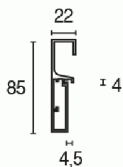

PROFILE FRAMED CABINET DOORS AND MIRRORS > CICLOS > 9211

9211

TECHNICAL DATA

9211

RAW MATERIALS

FINISHES AVAILABLE

ALUMINIUM

030 ANODIZADO
MATE PLUS