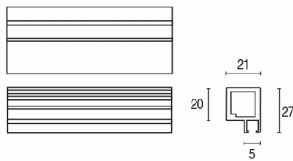

PROFILE FRAMED CABINET DOORS AND MIRRORS > TALOS > 9270

9270

TECHNICAL DATA

9270

RAW MATERIALS

FINISHES AVAILABLE

ALUMINIUM

030 ANODIZADO
MATE PLUS